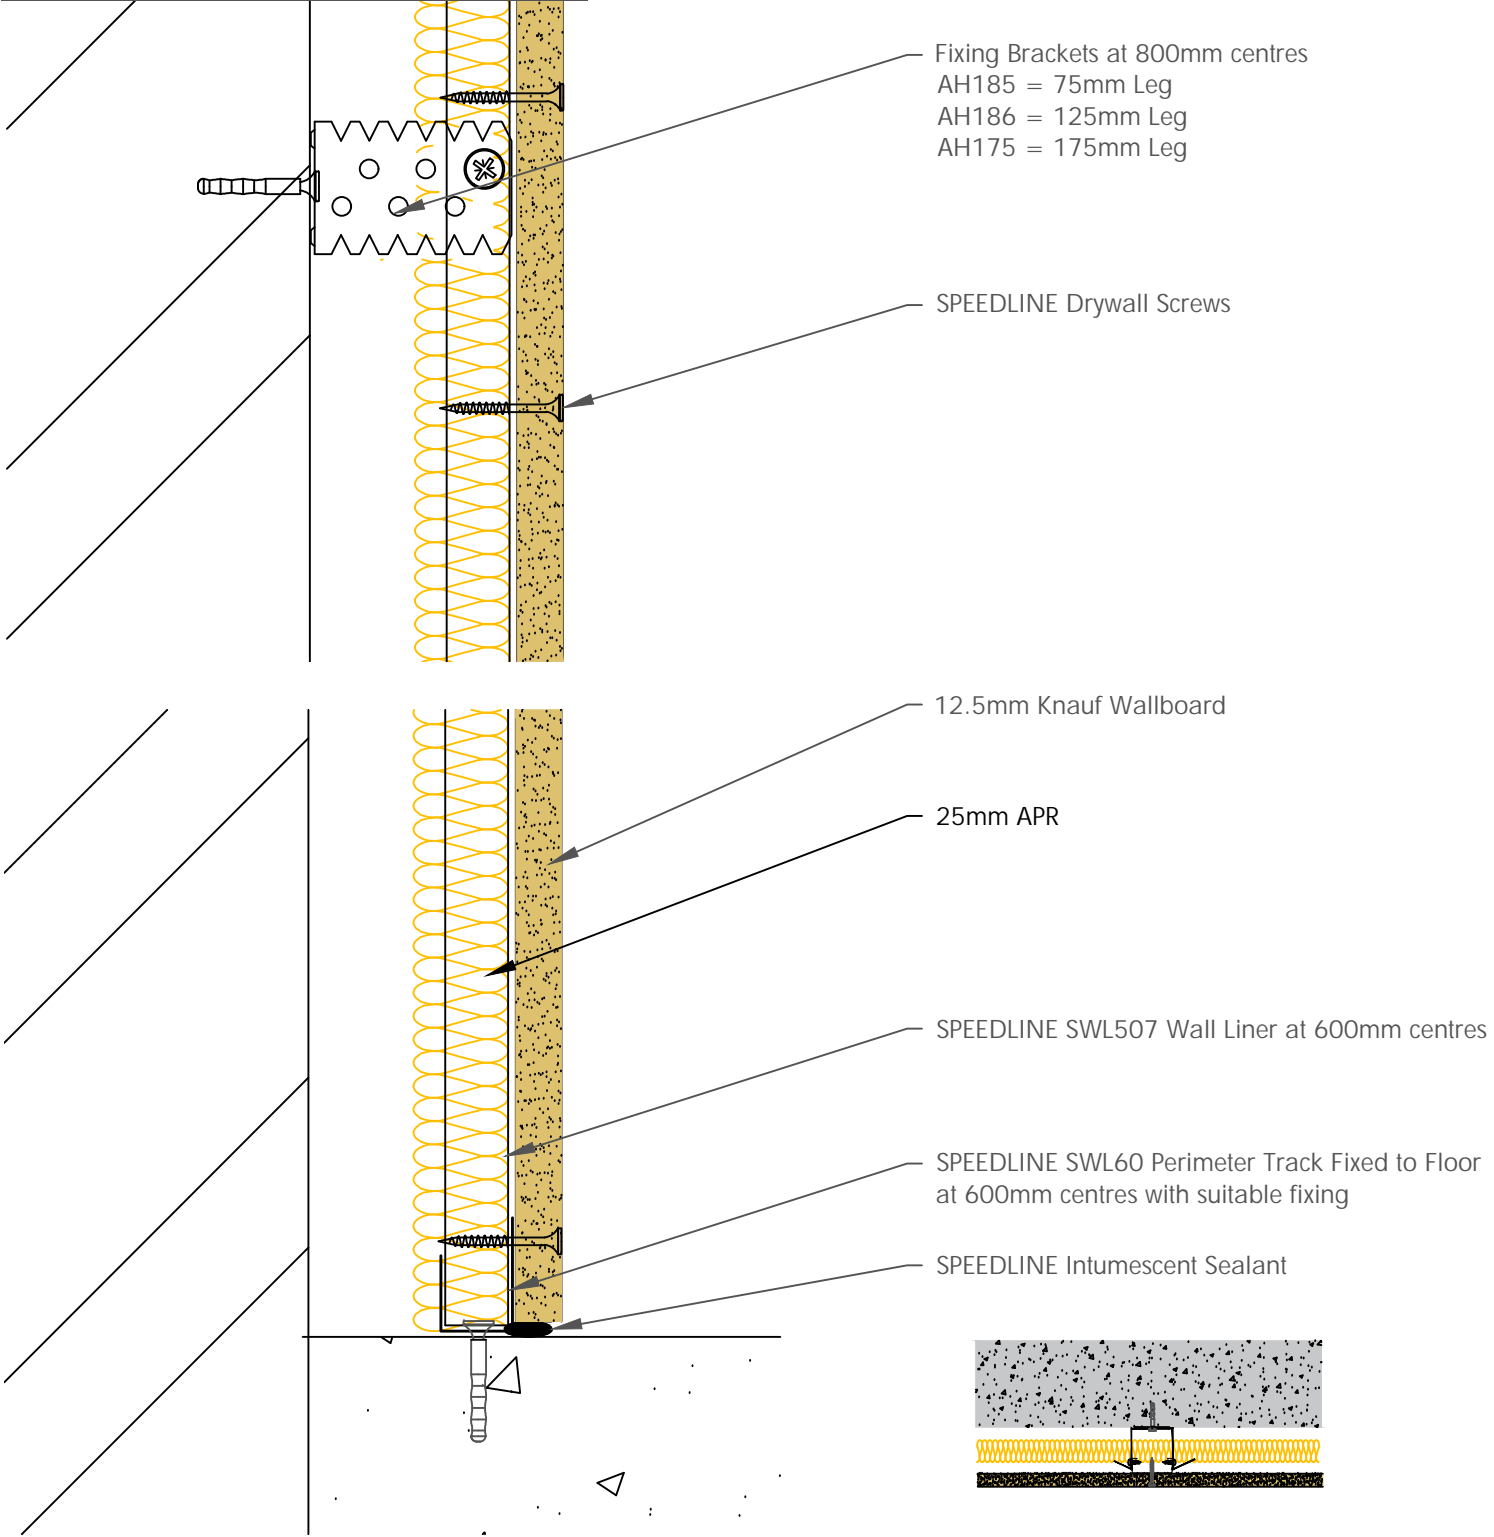

Board Thickness	Speedline Drywall Fixing Length
12.5mm & 15mm	25mm
12.5mm + 12.5mm	25mm + 38mm
12.5mm + 15mm	25mm + 42mm
15mm + 15mm	25mm + 42mm

CDR No: DATE: 22/10/19 Details to be read in conjunction with project specification guidelines

WALL LINING SYSTEM - WL507-K-51(25)

All performance data and system specifications are for systems constructed with materials & components as shown. The inclusion or substitution of any other manufacturers materials or components could invalidate test data and system performance and permission must be given in writing by SIG PLC.